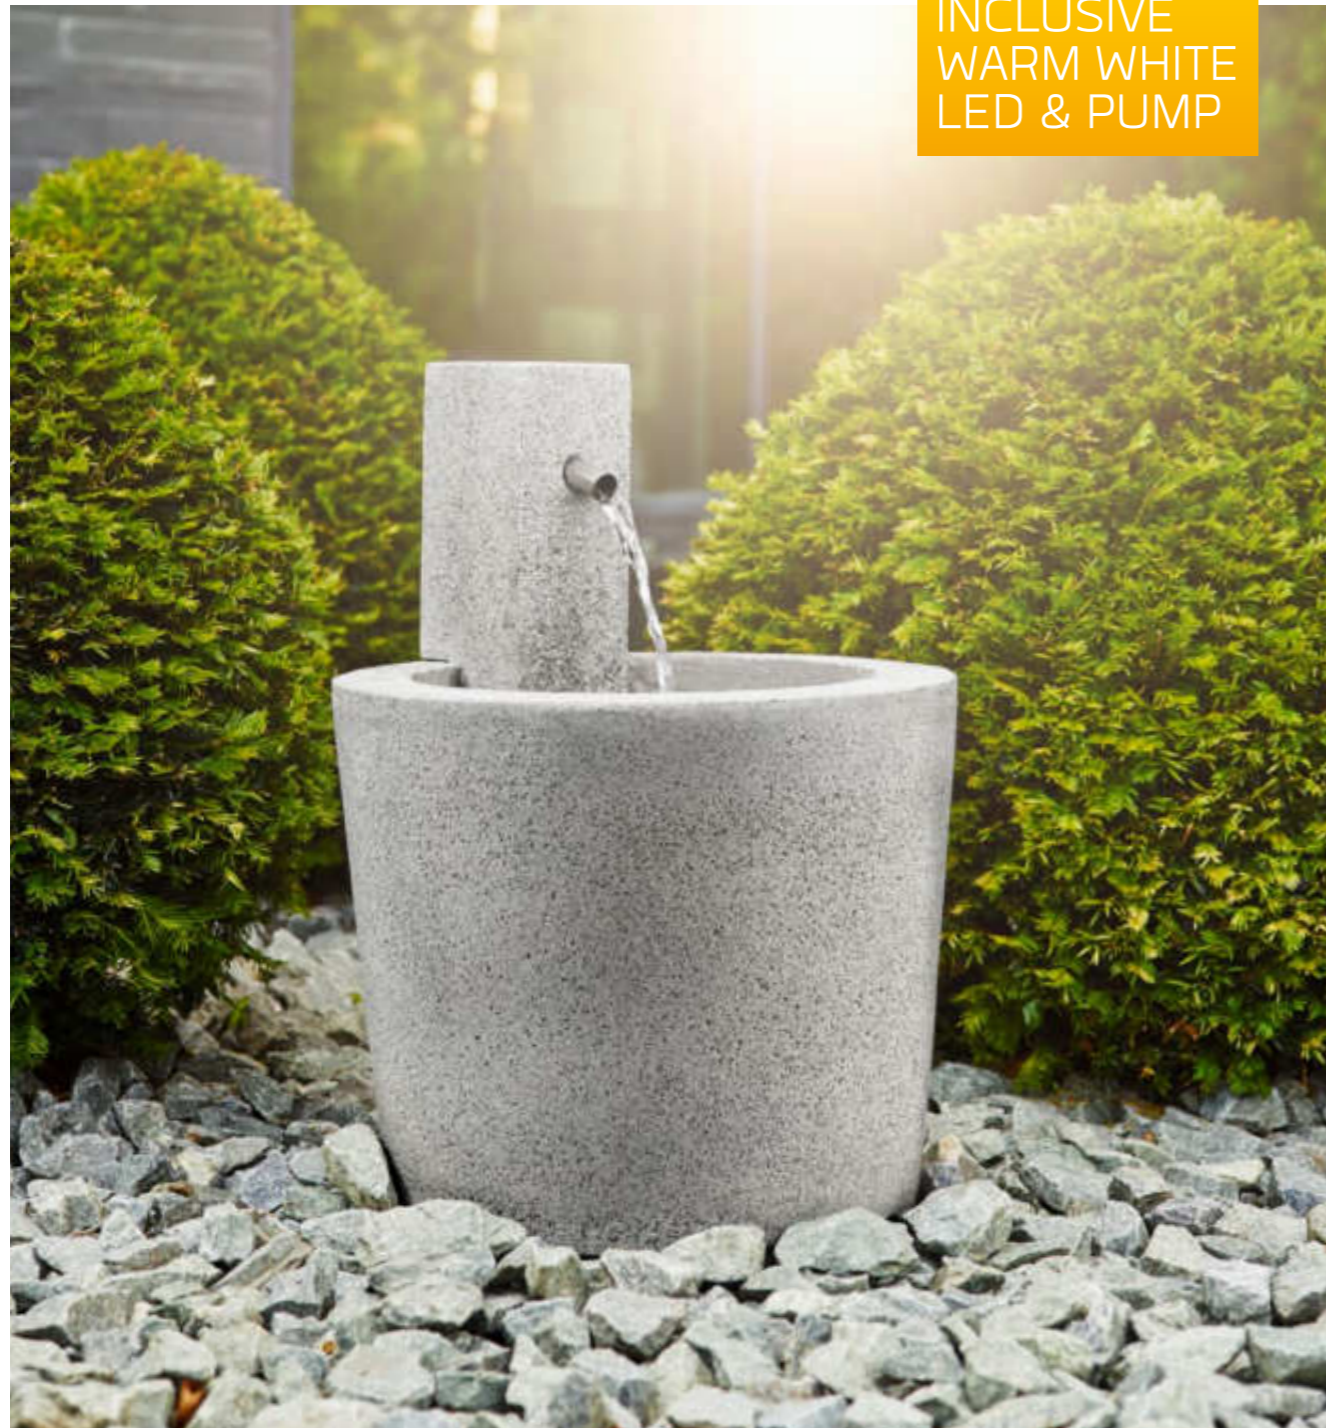

LOA

MODELL	Ø x H	KG	VOL	EVP
LOA 57 BLACK STONE	57 x 30	12	13	249.00
Art.Nr. 85 1 21 138 57				
inkl. LED und Pumpe Typ A*				

APURO

granite grey

granitgrau

LED

INCLUSIVE
WARM WHITE
LED & PUMP

ARMA