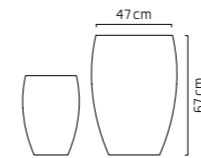

GOSPORT structured surface

MODELL	Ø x H	LITER	EVP
GOSPORT 67 WARM CON.	47 x 67	90	149.00
GOSPORT 47 WARM CON.	33 x 47	30	79.00

Art.Nr. 800099