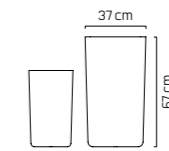

OSSET

MODELL	Ø x H	LITER	EVP
OSSET 67 GREY	37 x 67	55	139.00
OSSET 47 GREY	27 x 47	20	69.00

Art.Nr. 800223